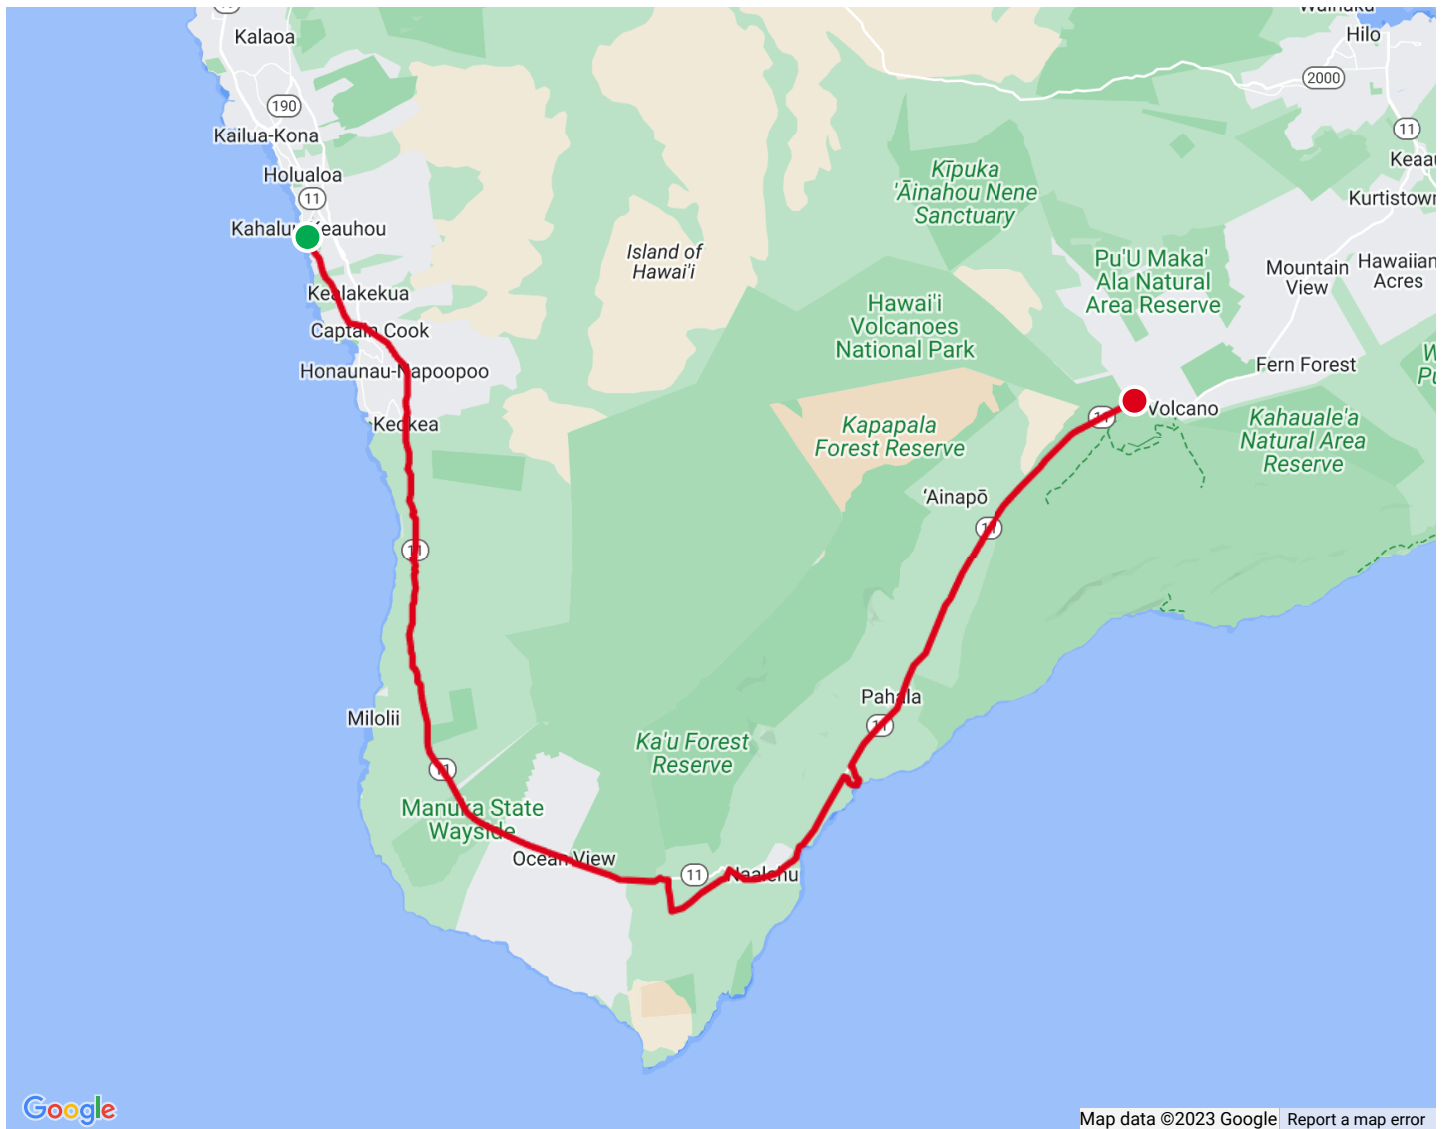

UMWC 2023 DAY 1 BIKE COURSE

90.48 mi

Distance

7,994 ft

Elevation Gain

**Road Cycling
Race/Event**

Activity Type

Notes

Elevation

Start
46 ft

Max
4,025 ft

Gain
7,994 ft