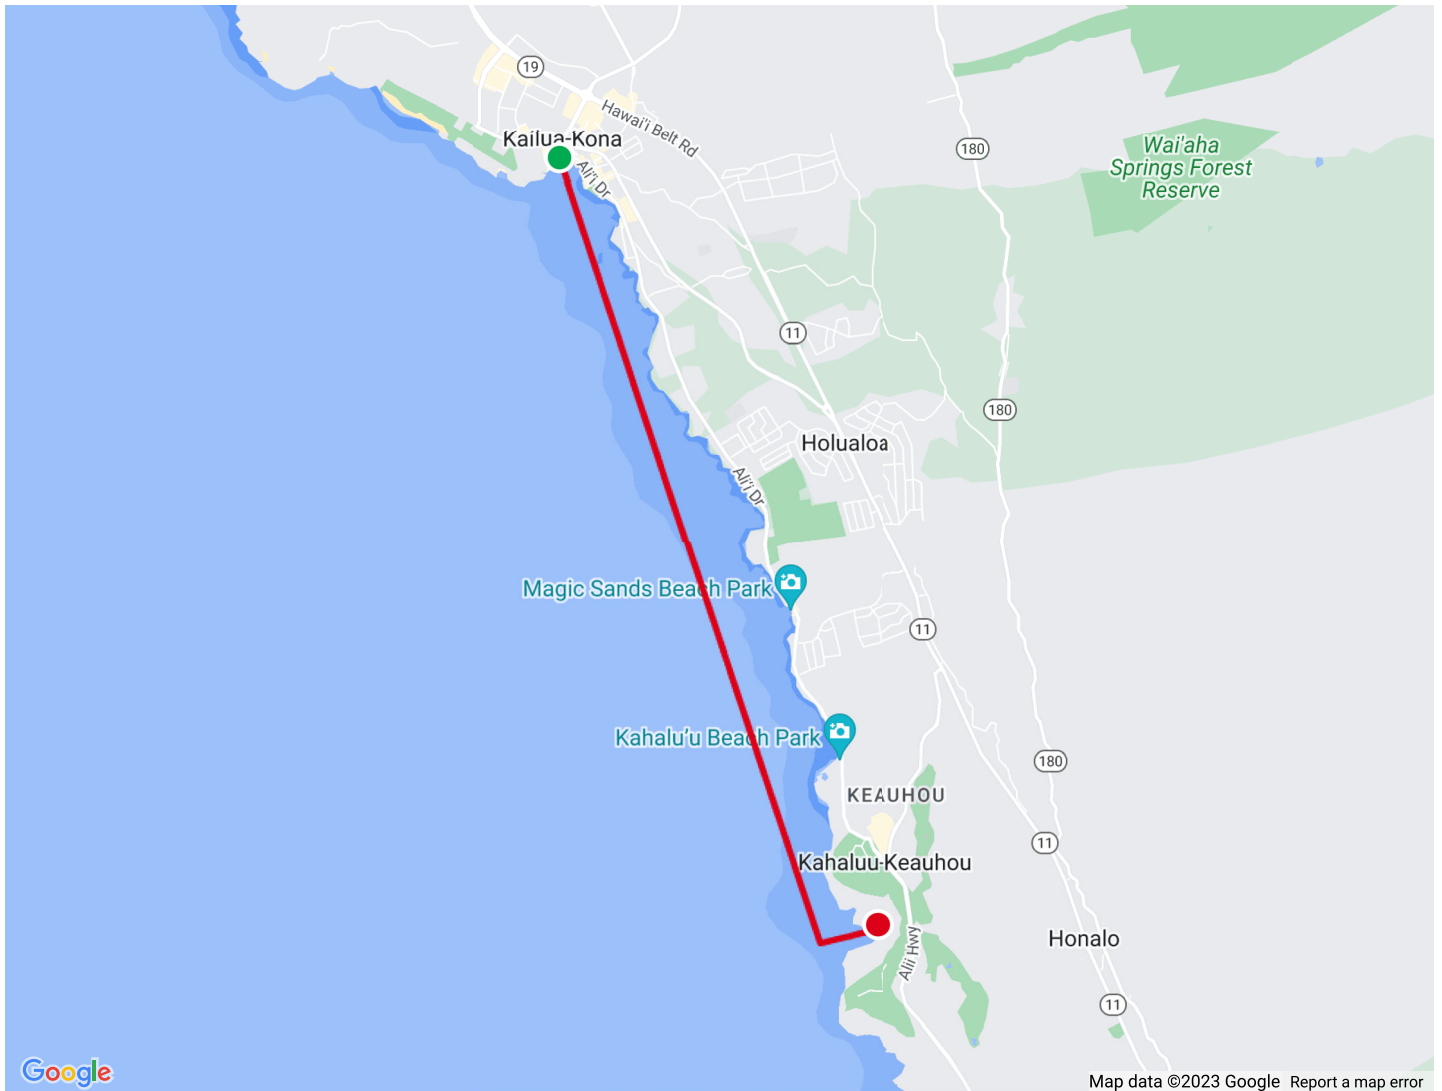

UMWC 2023 DAY 1 SWIM

6.22 mi

Distance

4 ft

Elevation Gain

Open Water Swim

Activity Type

Notes

Start	Max	Gain
30 ft	35 ft	4 ft

Elevation